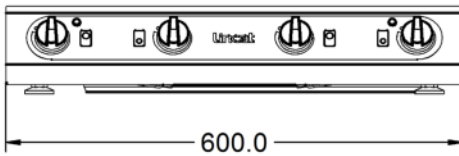

IH42 - Lincat Electric Counter-top Induction Hob - 4 Zones - W 600 mm - 6.0 kW

Embrace the power and energy saving capabilities of the 2 x 3kW Lincat Four Zone Induction Hob.

- ✓ Four cooking zones for high output. Highly responsive and controllable cooking method.
- ✓ High power - delivers almost twice the cooking power of a similarly rated gas hob, whilst saving energy
- ✓ Boost function delivers power when its most needed
- ✓ Portable, plug-in device - easy to move around the kitchen and ideal for event catering. Functional and attractive profile is perfect for front of house theatre-style cooking
- ✓ Pan detection function cuts power when no pan is present, cutting running costs and creating a safer, more comfortable working environment.
- ✓ Automatic heat up function switches to a preset power level after full power heat up
- ✓ 6mm thick high impact resistant ceramic glass ceramic surface will withstand hard knocks and is easy to clean
- ✓ Easy to use rotary controls complete with LED display of power level. Easy to change filter, built into the base of the unit. Powerful internal cooling fan and overheat protection for long service life

Unit Height (External) mm	115
Unit Width (External) mm	600
Unit Depth (External) mm	654
Hob Dimensions mm	Rear = 180mmØ,Front = 120mmØ
Net Weight Kg	22.1

Supply Connections

Requires Installation	No
Requires Electrical Supply	Yes
UK 3 Pin Plug	Yes
Requires Hardwiring	No
Electrical Supply Rating Watts	6,000
Single Phase Amps	26.0
Single Phase Voltage	230

Shipping

Packed Weight Kg	28
Packed Height cm	49.5
Packed Width cm	70
Packed Depth cm	70

Technical Picture

Lincat Limited

Whisby Road,
Lincoln, LN6 3QZ,
United Kingdom

Company No: 2175448

A member company of