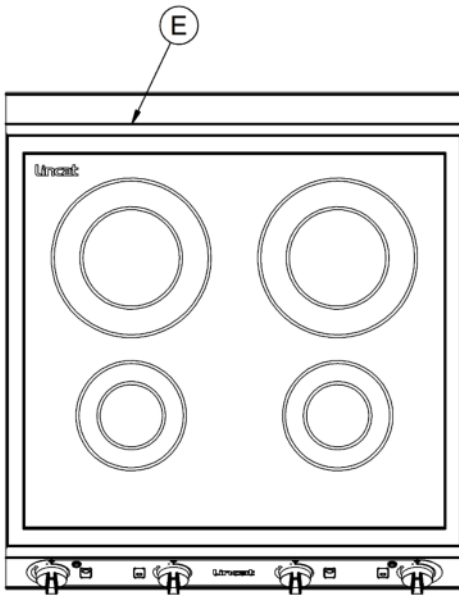

Power and Performance

Total Power kW	6.0
IP Rating	IP23
Temperature Control	Electronic
Rating per Hob kW	Rear = 2.0,Front = 1.0

Key Specifications

Number of Hobs	4
Shape of Hob	Round

Weights and Dimensions

Unit Height (External) mm	115
Unit Width (External) mm	600
Unit Depth (External) mm	654
Hob Dimensions mm	Rear = 180mmØ,Front = 120mmØ
Net Weight Kg	22.1

Supply Connections

Requires Installation	No
Requires Electrical Supply	Yes
UK 3 Pin Plug	Yes
Requires Hardwiring	No
Electrical Supply Rating Watts	6,000
Single Phase Amps	26.0
Single Phase Voltage	230

Shipping

Packed Weight Kg	28
Packed Height cm	49.5
Packed Width cm	70
Packed Depth cm	70

Technical Picture

Lincat Limited

Whisby Road,
Lincoln, LN6 3QZ,
United Kingdom

Company No: 2175448

A member company of