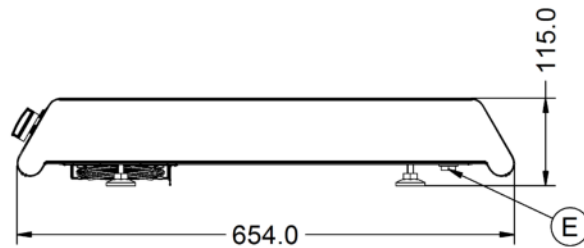

Power and Performance

Total Power kW	6.0
IP Rating	IP23
Temperature Control	Electronic
Rating per Hob kW	Rear = 2.0,Front = 1.0

Key Specifications

Number of Hobs	4
Shape of Hob	Round

Weights and Dimensions

Unit Height (External) mm	115
Unit Width (External) mm	600
Unit Depth (External) mm	654
Hob Dimensions mm	Rear = 180mmØ,Front = 120mmØ
Net Weight Kg	22.1

Supply Connections

Requires Installation	No
Requires Electrical Supply	Yes
UK 3 Pin Plug	Yes
Requires Hardwiring	No
Electrical Supply Rating Watts	6,000
Single Phase Amps	26.0
Single Phase Voltage	230

Shipping

Packed Weight Kg	28
Packed Height cm	49.5
Packed Width cm	70
Packed Depth cm	70

Technical Picture

Lincat Limited

Whisby Road,
Lincoln, LN6 3QZ,
United Kingdom

Company No: 2175448

A member company of