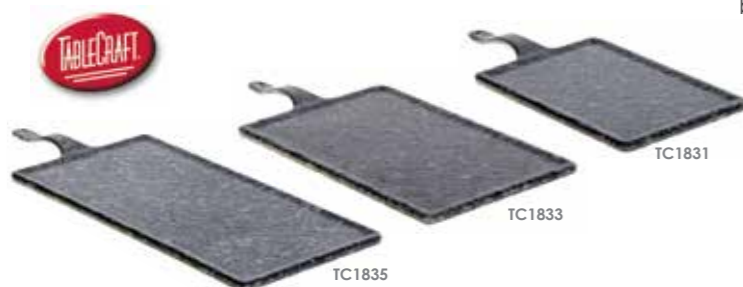

For More Info Call
0121 433 3651

MELAMINE PADDLES New!

Display and serve your appetisers, entrées or desserts with unique style. Marble effect heavy duty melamine.

Code	Description	Price
TC1831	Marble Melamine Paddle 36 X 18cm	£10.46
TC1833	Marble Melamine Paddle 45 X 20cm	£14.08
TC1835	Marble Melamine Paddle 51 X 20cm	£15.66