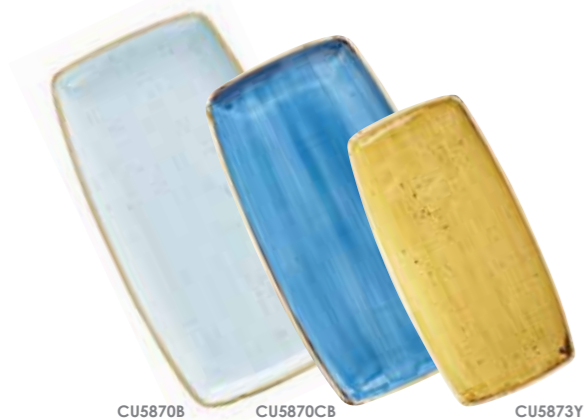

Code	Description	Pack	Price
CU5870	35 x 18.5cm Oblong Plates	6	£134.52
CU5873	29.5 x 15cm Oblong Plates	12	£170.16
CU5876	26.8cm Deep Square Plates	6	£117.30

CU5870B CU5870CB CU5873Y