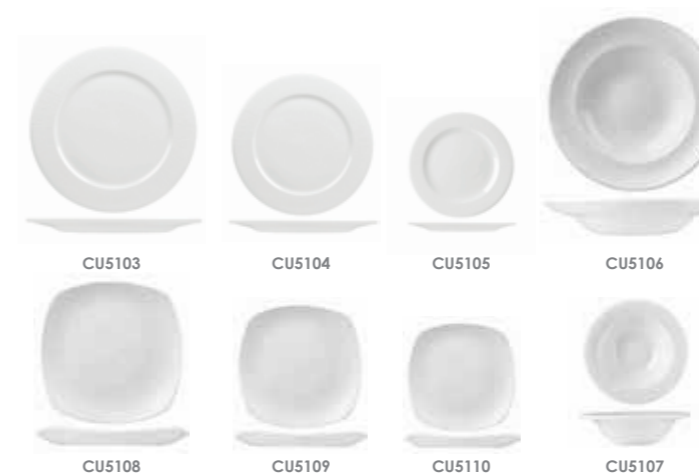

Code	Description	Pack	Price
CU5105	Plate Bamboo 17cm	12	£28.68
CU5104A	Plate Bamboo 21cm	12	£37.80
CU5104	Plate Bamboo 23.4cm	12	£44.88
CU5103	Plate Bamboo 26.1cm	12	£52.08
CU5110	Plate Square Bamboo 17cm	12	£37.68
CU5109	Plate Square Bamboo 22cm	12	£61.56
CU5108	Plate Square Bamboo 25.5cm	12	£84.24
CU5106	Plate/Bowl Pasta Bamboo 30.8cm	12	£139.56
CU5107	Oatmeal Bowl Bamboo 17cm	12	£32.04