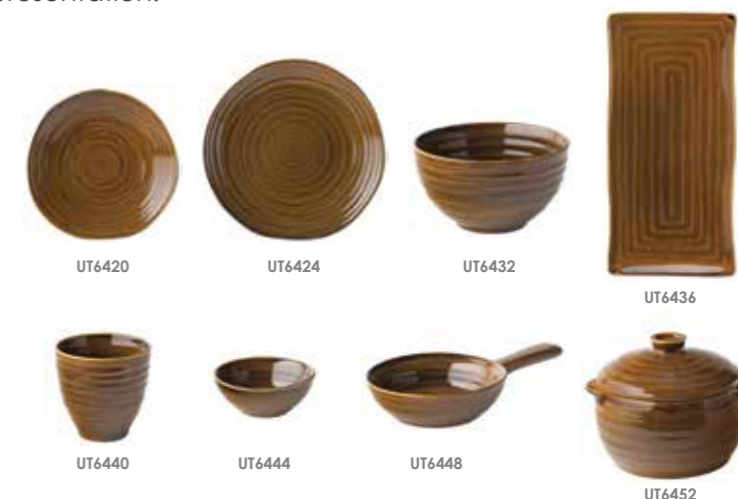

UTOPIA TRIBECA MALT

Fully vitrified stoneware collection, complete with a reactive glaze which ensures every piece is unique, ideal for casual presentation.

Code	Description	Pack	Price
UT6420	Plate Malt 21cm	6	£22.86
UT6424	Plate Malt 28cm	6	£31.62
UT6428	Rice Bowl Malt 8.5oz	6	£15.18
UT6432	Rice Bowl Malt 22oz	6	£17.76
UT6436	Platter Malt 26cm	6	£33.06
UT6440	Chip Pot Malt 11oz	6	£11.34
UT6444	Small Bowl Malt 2oz	6	£11.34
UT6448	Skillet Malt 14cm	6	£27.84
UT6452	Casserole Malt 23oz	6	£41.70