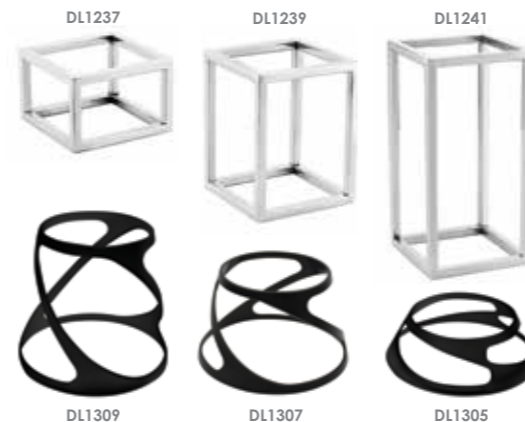

Code	Description	Price
CV3205	Ambient Display Unit With Trays And Panels	£136.00
DL1291	Cool Serve Unit 1/1	£52.80