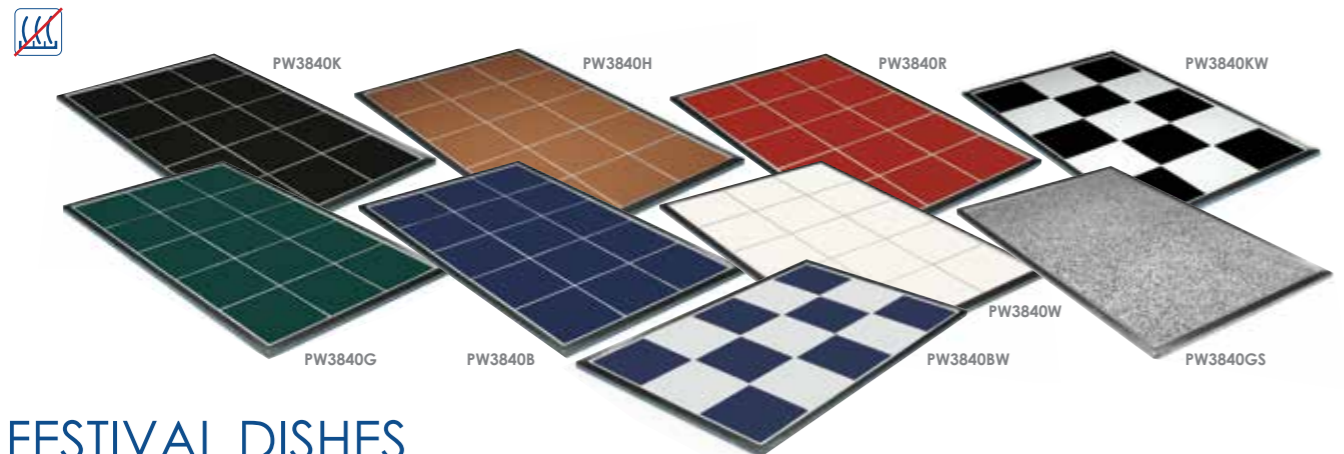

CERAMIC HOT TILES

These colourful Gastronorm sized tiles drop into the wells of bains-maries or chilled service counters.

Food can either be displayed directly on the tile or in a ceramic dish placed on the tile. The tiles absorb the temperature of the counter so do not require any power. Manufactured from hard wearing ceramic the slim-line

tiles are backed with 18-gauge stainless steel with three fins on the back to keep them in position. They lift tired old bains-maries and also enhance new counters - giving an instant, dramatic improvement to food presentation.

Code	Description	Price
PW3840	1/1 GN 53cm x 33cm Blue, Green, Hazel, Black, Red, White	£187.20
PW3840	1/1 GN 53cm x 33cm Blue/White, Green/White, Hazel/White, Black/White, Red/White	£187.20
PW3870BK	(Glass) Black 1/1 GN 53cm x 33cm	£187.20
PW3840SG	Speckled Grey 1/1 GN 53cm x 33cm	£187.20
PW3860	Spiked Carvery Black & White 1/1 GN 53cm x 33cm	£230.40